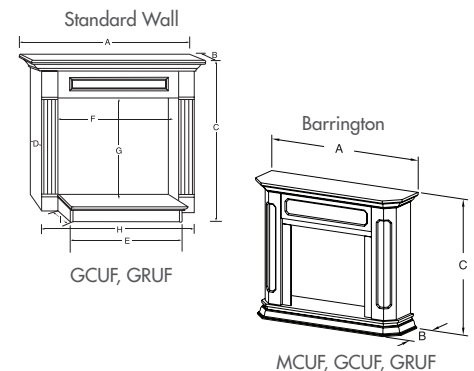

MANTELS (SEE FIRESIDE FURNISHINGS MANTELS & SURROUNDS BROCHURE FOR MORE DETAILS)

Product	Mantels
BUF, LCUF	Kenwood, Westcott, Richland, Roxborough

*Designer faces not compatible with MCUF in Barrington cabinet