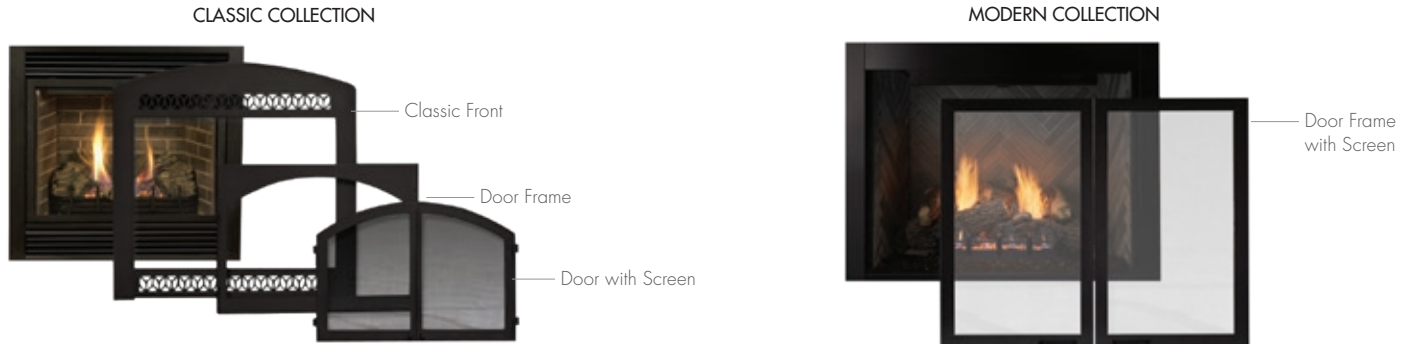

Feature and Accessory Quick Reference

	LCUF Lo-Rider	Lo-Rider Designer	MCUF Magnum	GRUF/GCUF	BUF Exacta
STANDARD FEATURES					
Design advantage	Tallest opening available for expansive view	Multi-sided	Larger size warms larger rooms	Multiple design options for customized look	Flexible installation and neutral design
CSA design certified (fits most 18", 24" and 30" vent free log sets)	Yes	Yes	Yes	Yes	Yes
Zero clearance design	Yes	Yes	Yes	Yes	Yes
Gas knock out (left and right side of units)	Yes	Yes	Yes	Yes	Yes
Curtain mesh screen	Yes	Yes	Yes	Yes	Yes
Junction box for electrical hook up	Yes	Yes	Yes	Yes	Yes
Fireplace opening	32", 36", 42"	See-Through	36", 42"	32", 36", 42"	36", 42"
Face design	Clean face circulating	Clean face circulating	Clean face circulating	Clean face circulating or louvered circulating	Clean face circulating
Wall cabinet compatible	No	—	Yes	Yes	—
OPTIONAL ACCESSORIES					
Outside air kit	AK22	AK4	AK4	AK4	AK22
Blower	BLOTMC, BLOTDL	BLOTDL	BLOTMC	BLOTMC	BLOTMC
AVAILABLE FACINGS AND DOORS					
Classic Collection	—	—	Available*	Available**	—
Modern Collection	Available	Available	—	—	—

Facings and Doors

*Filigree panels from the Classic Collection not available for these models.

**Arched fronts with lower control door and filigree panels fit the louvered boxes only. Cabinet doors and frames fit both louvered and radiant boxes.

Cabinet and Mantel Dimensions

STANDARD WALL CABINET MANTELS (HEARTH INCLUDED WITH CABINET)

Product	Cabinet	A	B	C	D	E	F	G	H	I
GCUF/GRUF32	WSHGC32	57-3/4"	21"	49-3/4"	18"	39-1/4"	37-3/4"	35-7/8"	52-1/4"	5"
GCUF/GRUF36	WSHGC36	61-1/2"	22-1/4"	49-3/4"	19-3/8"	43-1/4"	41-3/4"	35-7/8"	56-1/4"	5"

BARRINGTON

Product	Cabinet	A	B	C	Max adj opening WxH	Min adj opening WxH	Max fireplace depth
GCUF32, GCUF36, GRUF32, GRUF36, MCUF36*	BWC500	67-1/2"	22"	54-1/4"	42" x 37-3/8"	36" x 33"	18"